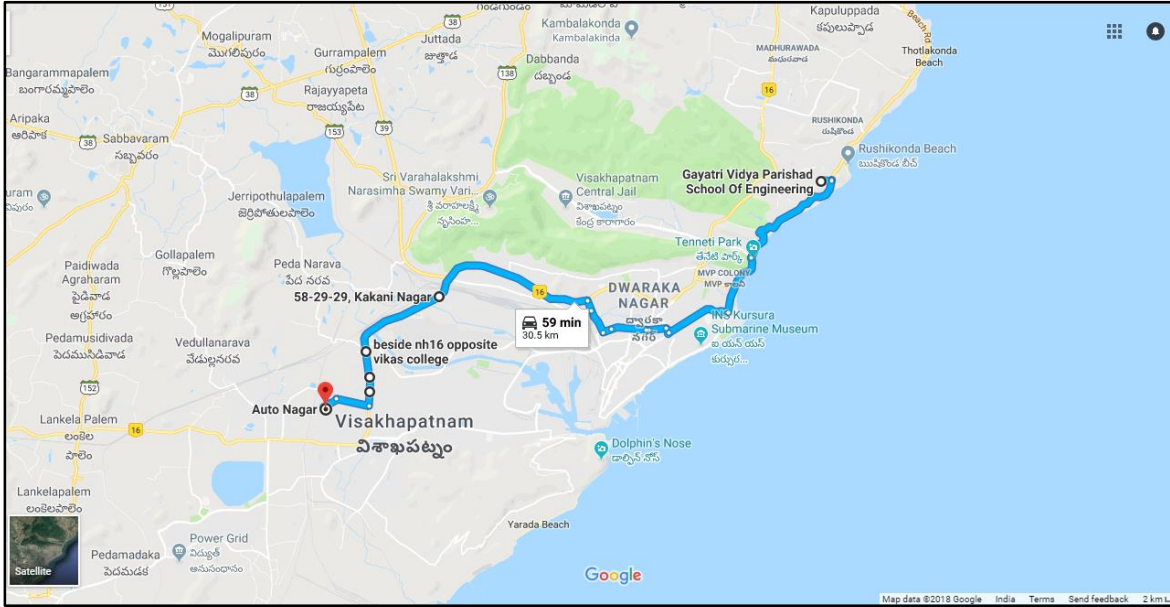

GAYATRI VIDYA PARISHAD COLLEGE FOR DEGREE & P.G. COURSES

SCHOOL OF ENGINEERING

RUSHIKONDA, VISAKHAPATANAM 530045.

(Approved by A.I.C.T.E, Permanently Affiliated to Andhra University)

An ISO 9001:2015 Certified Institute.

BUS NO: 1 - ROUTE MAP

FARE: 18500/-

Disclaimer: Please check with the Transport coordinator for any questions or concerns.