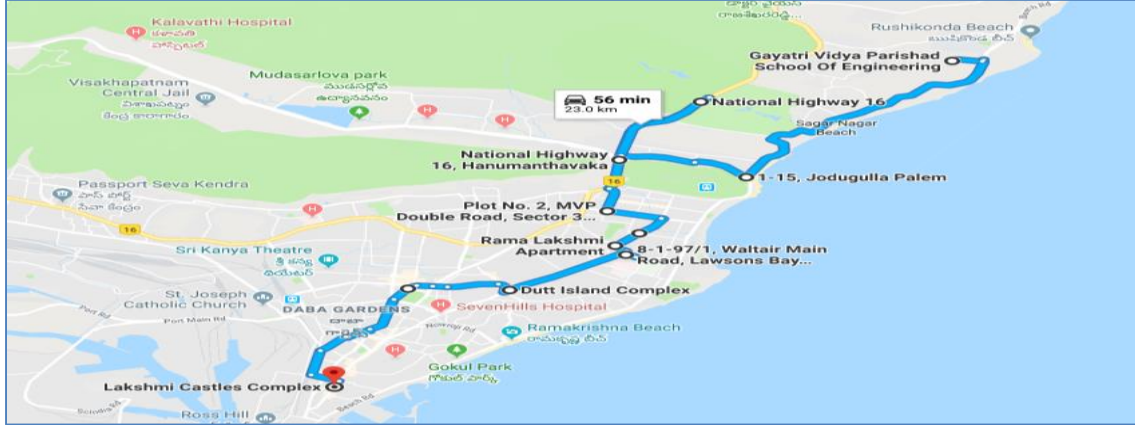

**GAYATRI VIDYA PARISHAD COLLEGE FOR DEGREE & P.G. COURSES**

**SCHOOL OF ENGINEERING**

RUSHIKONDA, VISAKHAPATANAM 530045.

(Approved by A.I.C.T.E, Permanently Affiliated to Andhra University)

An ISO 9001:2015 Certified Institute.

**BUS NO: 2 - ROUTE MAP**

**FARE: 16500/-**

**Disclaimer: Please check with the Transport coordinator for any questions or concerns.**